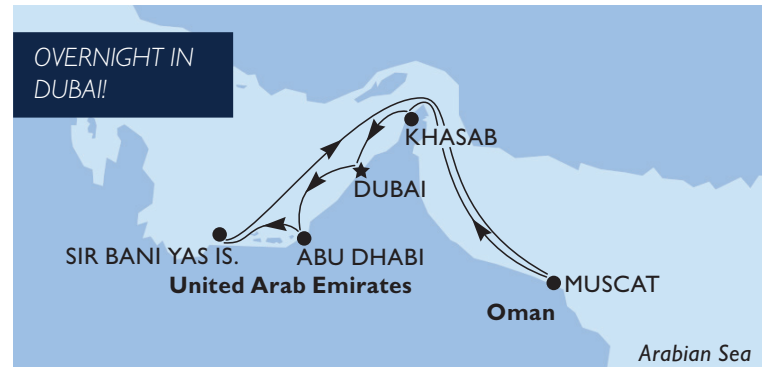

9 NIGHTS
FROM **AU$2,399^{pp*}**

INCLUDES AIRFARES!

Flexible return flights