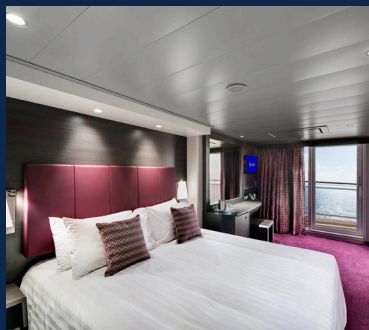

**EXPERIENCE
PRICING**

Choose your experience
for services & inclusions
from Bella, Fantastica, Aurea