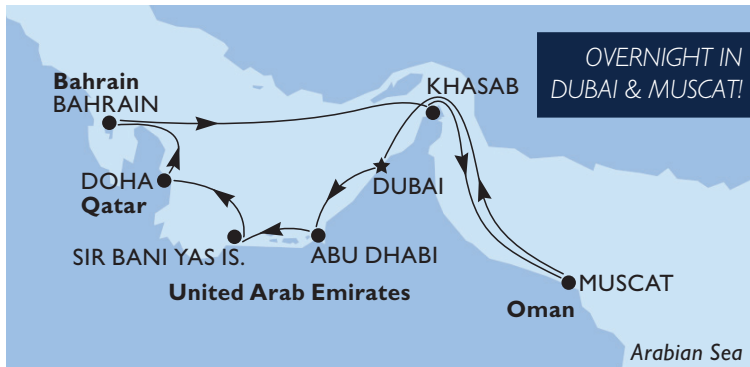

FLY LAND CRUISE 13 OR 9 NIGHT HOLIDAY PACKAGES:

ARABIAN HIGHLIGHTS

Experience a 13 night holiday package including flights & cruise onboard MSC Lirica; UAE, Qatar, Bahrain, Oman OR 9 nights onboard MSC Splendida; UAE & Oman

13 NIGHTS
FROM **AU$2,699^{pp*}**

INCLUDES AIRFARES!

Flexible return flights