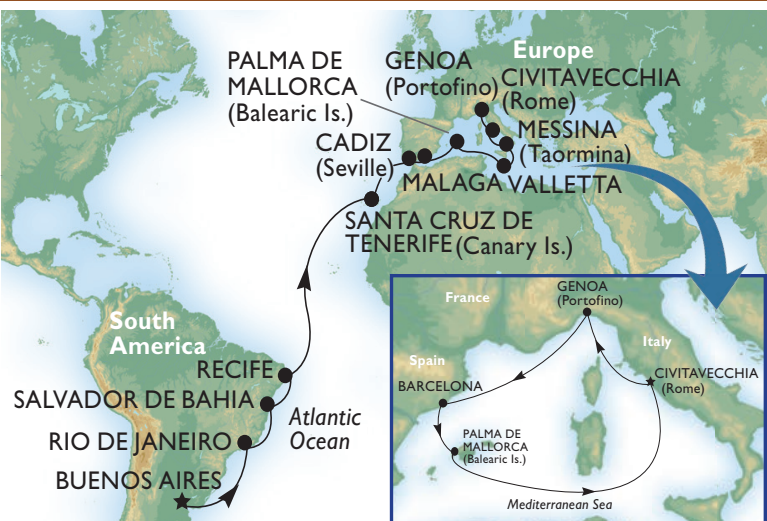

26/03/17	Economy airfare flying Air New Zealand from Sydney to Buenos Aires
26/03/17	Transfer from airport to hotel
26/03/17	2 nights accommodation in a 4 star hotel
28/03/17	Transfer from hotel to port
28/03/17	25 night cruise on MSC Orchestra including : • Meals and Entertainment onboard • Cocktail Party and Gala Dinners • Port Charges and Service Charges
22/04/17	Transfer from port to airport
22/04/17	Economy airfare flying Emirates from Rome to Sydney

Includes Airfares!

March

DEPARTS AUSTRALIA

2017

26

INSIDE MSC Orchestra from $6,039^{pp*}	OCEAN VIEW MSC Orchestra from $6,559^{pp*}	BALCONY MSC Orchestra from $7,089^{pp*}
SUITE MSC Orchestra from $8,969^{pp*}	Flexible return flights available!	

DATE	PORT	ARRIVE	DEPART
28/03/17	Buenos Aires, Argentina		17:00
29/03/17	At Sea	-	-
30/03/17	At Sea	-	-
31/03/17	Rio de Janeiro, Brazil	09:00	17:00
01/04/17	At Sea	-	-
02/04/17	Salvador, Brazil	10:00	16:00
03/04/17	Recife, Brazil	13:30	19:30
04/04/17	At Sea	-	-
05/04/17	At Sea	-	-
06/04/17	At Sea	-	-
07/04/17	At Sea	-	-
08/04/17	At Sea	-	-
09/04/17	Santa Cruz de Tenerife, Spain	09:00	17:00
10/04/17	At Sea	-	-
11/04/17	Cadiz, Spain	09:00	18:00
12/04/17	Malaga, Spain	08:00	15:00
13/04/17	Palma de Mallorca, Spain	13:00	23:50
14/04/17	At Sea	-	-
15/04/17	Valletta, Malta	08:00	18:00
16/04/17	Messina, Italy	08:00	14:00
17/04/17	Civitavecchia, Italy	09:00	19:00
18/04/17	Genoa, Italy	08:00	17:00
19/04/17	Barcelona, Spain	13:00	23:59
20/04/17	Palma de Mallorca, Spain	09:00	-
21/04/17	Palma de Mallorca, Spain	-	02:00
22/04/17	Civitavecchia, Italy	09:00	-

Agents Stamp