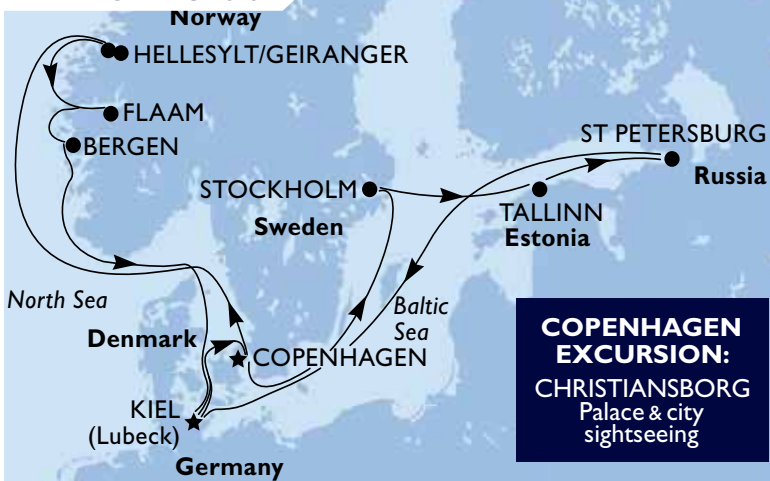

14 NIGHT CRUISE

Norway

COPENHAGEN EXCURSION:
CHRISTIANSBORG
Palace & city
sightseeing

DEPARTING AUSTRALIA MAY-AUG 2018

4 MAY - 24 AUG
EVERY FRIDAY

PACKAGE INCLUDES AIRFARES!

Flexible return flights!

FRIDAY	Economy airfare from Australia to Denmark with Emirates
SATURDAY	Transfer from airport to hotel in Copenhagen
SATURDAY	1 night accommodation in a 4 star hotel
SUNDAY	Transfer from hotel to port
SUNDAY	14 night cruise on MSC Preziosa including:
	- Meals and Entertainment on board - Cocktail Party and Gala Dinners - Port charges and Service Charges
SUNDAY	Transfer from Copenhagen port to airport
SUNDAY	Economy airfare from Denmark to Australia with Emirates

INSIDE

from **$5,849^{pp*}**

OCEAN VIEW

from **$6,679^{pp*}**

BALCONY

from **$7,399^{pp*}**

INSIDE

from **$10,199^{pp*}**