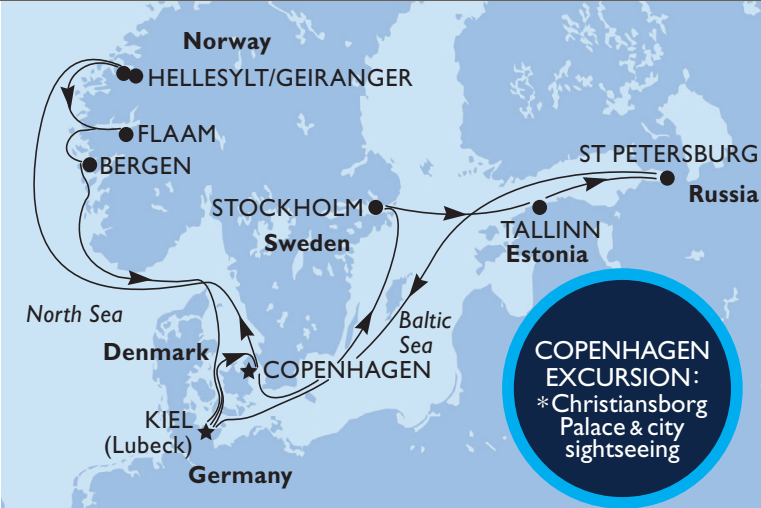

MSC Preziosa

Friday	Economy airfares from Australia to Denmark with Emirates
Saturday	Transfer from airport to hotel in Copenhagen
Saturday	1 night accommodation in a 4 star hotel
Sunday	Transfer from hotel to port
Sunday	14 night cruise on MSC Preziosa including: • Meals and Entertainment on board • Cocktail Party and Gala Dinners • Port charges and Service Charges
Sunday	Transfer from Copenhagen port to airport
Sunday	Economy class flight from Denmark to Australia with Emirates

Includes Airfares!
Flexible return flights

DEPARTS AUSTRALIA

4 May – 24 Aug

EVERY FRIDAY

from 4 May to 24 August 2018

INSIDE	OCEAN VIEW	BALCONY
from $5,849^{pp*}	from $6,679^{pp*}	from $7,399^{pp*}

SUITE
from $10,199^{pp*}

DAY	PORT	ARRIVE	DEPART
Sunday	Copenhagen, Denmark		17:00
Monday	At Sea	-	-
Tuesday	Stockholm, Sweden	09:00	16:00
Wednesday	Tallinn, Estonia	09:00	16:00
Thursday	St Petersburg, Russian Fed.	07:00	19:00
Friday	At Sea	-	-
Saturday	Kiel, Germany	10:00	18:00
Sunday	Copenhagen, Denmark	08:00	17:00
Monday	At Sea	-	-
Tuesday	Hellesylt/Geiranger, Norway	08:00	18:00
Wednesday	Flåm, Norway	09:00	19:00
Thursday	Bergen, Norway	08:00	18:00
Friday	At Sea	-	-
Saturday	Kiel, Germany	10:00	18:00
Sunday	Copenhagen, Denmark	08:00	

Agents Stamp

MSC BOOK NOW - CALL 1300 028 502
or book online at www.msccruises.com.au or visit your travel agent