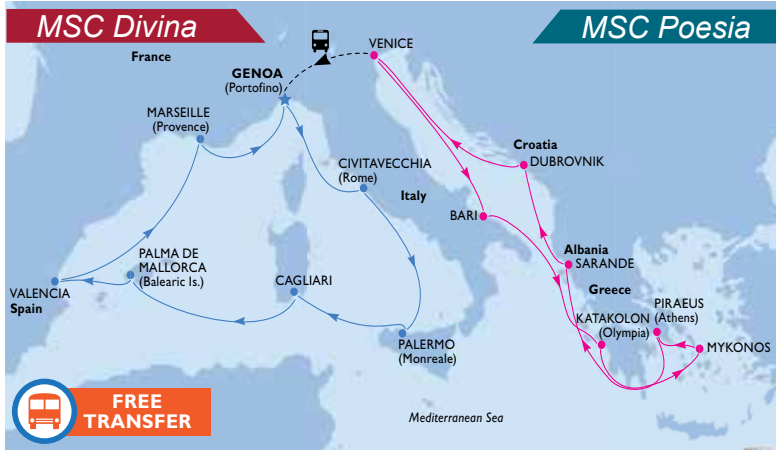

FLY, LAND, CRUISE

MAGICAL MEDITERRANEAN GETAWAY

17 NIGHTS FROM AUD$5,699^{pp*}

MSC POESIA & MSC DIVINA | 2018

Italy, Greece, Albania, Croatia, Spain, France

31 May 18	Depart from Australia to Venice flying Emirates
01 June 18	Transfer from airport to hotel
01 June 18	1 night, 4 star accommodation in Mestre including breakfast
02 June 18	Transfer from hotel to port
02 June 18	7 night cruise on MSC Poesia: • Meals and Entertainment on board • Cocktail Party and Gala Dinners • Port charges and Service Charges
09 June 18	Transfer from Venice port to Genoa port
09 June 18	7 night cruise on MSC Divina: • Meals and Entertainment on board • Cocktail Party and Gala Dinners • Port charges and Service Charges
16 June 18	Transfer from Genoa port to Milan Malpensa airport
16 June 18	Depart from Milan to Australia flying Emirates
18 June 18	Arrive in Australia

INSIDE from $5,699^{pp*}	OCEAN VIEW from $6,139^{pp*}	BALCONY from $6,559^{pp*}

Includes Airfares! **MAY 2018**
DEPARTS AUSTRALIA **31**
Flexible return flights

DAY	PORT	ARRIVE	DEPART
02 June 18	Venice, Italy		16:30
03 June 18	Bari, Italy	10:00	17:00
04 June 18	Katakolon, Greece	11:00	17:00
05 June 18	Mykonos, Greece	08:00	19:00
06 June 18	Piraeus (Athens), Greece	07:30	16:30
07 June 18	Sarande, Albania	12:00	20:00
08 June 18	Dubrovnik, Croatia	09:00	15:00
09 June 18	Venice, Italy	09:00	

Transfer by Coach from Venice to Genoa

09 June 18	Genoa, Italy	18:00
10 June 18	Civitavecchia (Rome), Italy	07:00 17:00
11 June 18	Palermo, Sicily	09:00 17:00
12 June 18	Cagliari, Sardinia	09:00 18:00
13 June 18	Palma de Mallorca, Spain	15:00 23:59
14 June 18	Valencia, Spain	09:00 16:00
15 June 18	Marseille, France	13:00 20:00
16 June 18	Genoa, Italy	09:00

TO BOOK CALL 1300 028 502
www.msccruises.com.au or visit your travel agent