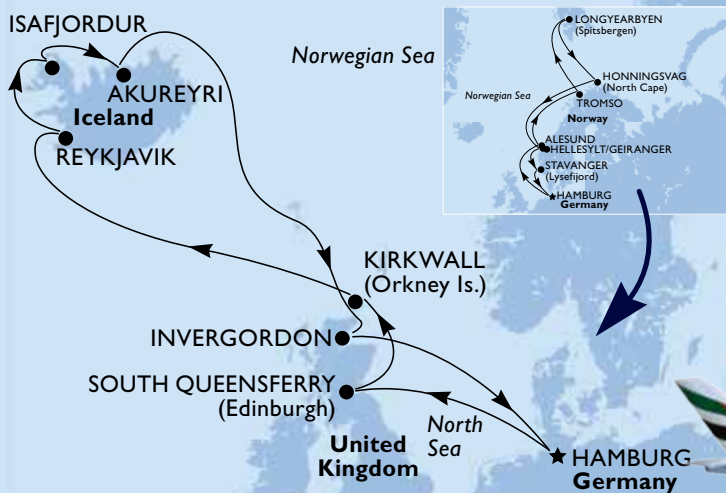

FLY, LAND, CRUISE

MIDNIGHT SUN and Iceland

28 NIGHTS FROM AU$10,149 pp*

Germany, United Kingdom, Iceland, Norway

- 22 June 18 Economy airfares from Australia to Germany with Emirates
- 23 June 18 Transfer from Airport to hotel in Hamburg
- 23 June 18 1 night accommodation in a 4 star hotel
- 24 June 18 Transfer from hotel to port
- 24 June 18 25 night cruise on MSC Meraviglia including
  - Meals and Entertainment on board
  - Cocktail Party and Gala Dinners
  - Port charges and Service Charges
- 19 July 18 Snapshot of Hamburg tour and transfer to Hamburg airport
- 19 July 18 Economy class flight from Hamburg to Australia with Emirates

Includes Airfares!

DEPARTS AUSTRALIA

Flexible return flights

JUNE 2018

22

NEW MSC MERAVIGLIA | 2018

INSIDE

OCEAN VIEW

BALCONY

from $10,149pp*

from $11,579pp*

from $12,439pp*

NEW MEGA SHIP

MSC Meraviglia

Agents Stamp

CALL 1300 028 502

book online www.msccruises.com.au
or visit your travel agent