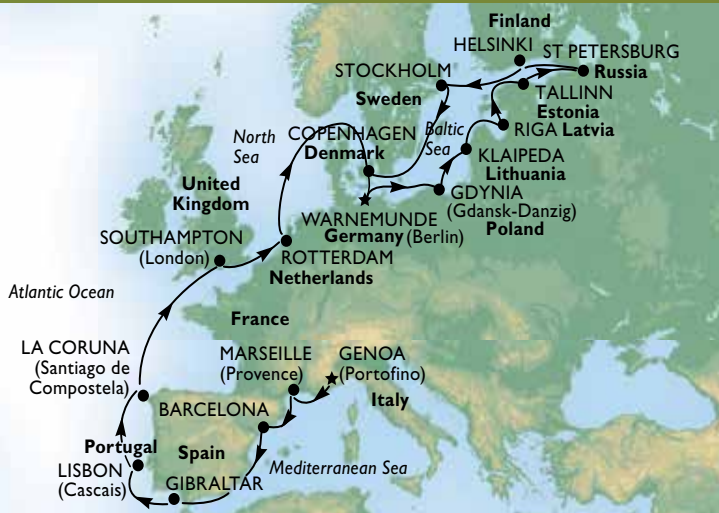

MSC Magnifica

29/04/17	Economy airfare from from Sydney to Milan
30/04/17	Transfer from airport to hotel
30/04/17	1 night accommodation in a 4 star hotel
01/05/17	Transfer from hotel to port
01/05/17	22 night cruise on MSC Magnifica including : • Meals and Entertainment onboard • Cocktail Party and Gala Dinners • Port Charges and Service Charges
23/05/17	Transfer from port to airport
23/05/17	Economy airfare from Copenhagen to Sydney

Includes Airfares!

DEPARTS AUSTRALIA
2017

DATE	PORT	ARRIVE	DEPART
01/05/17	Genoa, Italy		18:00
02/05/17	Marseille, France	08:00	18:00
03/05/17	Barcelona, Spain	08:00	14:00
04/05/17	Gibraltar, Gibraltar	17:00	22:00
05/05/17	Lisbon, Portugal	17:00	-
06/05/17	Lisbon, Portugal	-	14:00
07/05/17	La Coruna, Spain	13:00	19:00
08/05/17	At Sea	-	-
09/05/17	Southampton, United Kingdom	07:00	17:00
10/05/17	Rotterdam, Netherlands	11:00	19:00
11/05/17	At Sea	-	-
12/05/17	Copenhagen, Denmark	09:00	18:00
13/05/17	Warnemunde, Germany	08:00	19:00
14/05/17	Gdynia, Poland	13:00	19:00
15/05/17	Klaipeda, Lithuania	08:00	16:00
16/05/17	Riga, Latvia	08:00	16:00
17/05/17	Tallinn, Estonia	09:00	16:00
18/05/17	St Petersburg, Russian Fed.	07:00	-
19/05/17	St Petersburg, Russian Fed.	-	19:00
20/05/17	Helsinki, Finland	08:00	14:00
21/05/17	Stockholm, Sweden	09:00	17:00
22/05/17	At Sea	-	-
23/05/17	Copenhagen, Denmark	08:00	-

INSIDE MSC Magnifica from $7,659^{pp*}	OCEAN VIEW MSC Magnifica from $8,229^{pp*}	BALCONY MSC Magnifica from $9,439^{pp*}
SUITE MSC Magnifica from $11,469^{pp*}	Flexible return flights available!	

Agents Stamp

BOOK NOW - CALL 1300 028 502
or book online at www.msccruises.com.au or visit your travel agent