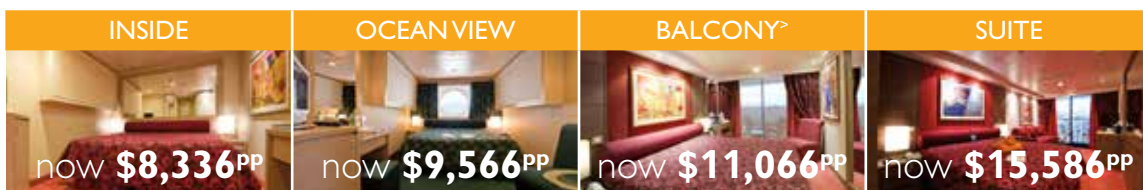

EX AUSTRALIA 03 SEPTEMBER 2015

38 Night Package Includes

03/09/15	Economy airfare from Sydney, Melbourne [^] , Brisbane [^] , Adelaide [^] , Perth [^] to Hamburg Airport
04/09/15	Transfer from airport to Hamburg Hotel 1 nights accommodation in Hamburg Hotel with breakfast
05/09/15	Transfer from hotel to Kiel port
05/09/15	34 night cruise on MSC Orchestra including <ul style="list-style-type: none"> Meals and Entertainment on board Cocktail Party and Gala Dinners Port charges and Service Charges
09/10/15	Transfer from Genoa port to Milan Airport
09/10/15	Economy airfare from Milan Airport to Sydney, Melbourne [^] , Brisbane [^] , Adelaide [^] , Perth [^]

Flexible return flights available - surcharges apply.

 now **\$8,336^{PP}**

 now **\$9,566^{PP}**

 now **\$11,066^{PP}**

 now **\$15,586^{PP}**

 from ~~**\$8,836^{pp}**~~

 from ~~**\$10,066^{pp}**~~

 from ~~**\$11,506^{pp}**~~