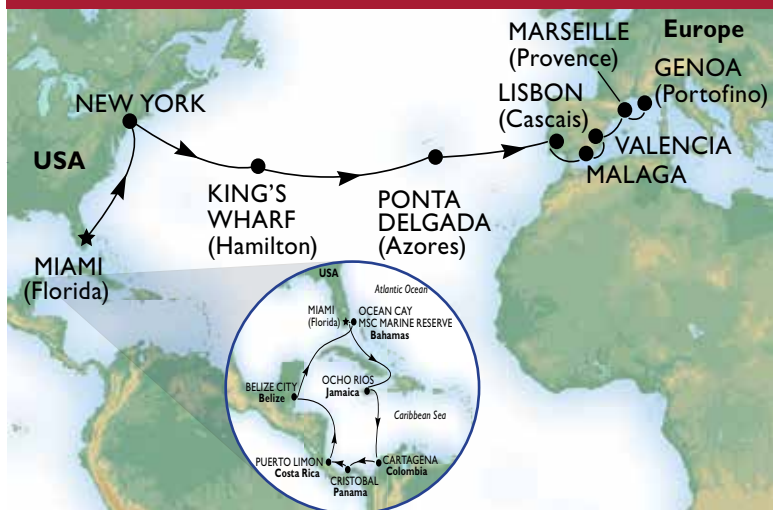

MSC Divina

24/02/18	Economy airfare from Auckland to Miami
24/02/18	Transfer from airport to hotel
24/02/18	1 nights accommodation in Miami in a 4 star hotel
25/02/18	Transfer from hotel to port
25/02/18	31 night cruise on MSC Divina including : • Meals and Entertainment onboard • Cocktail Party and Gala Dinners • Port Charges and Service Charges
28/03/18	Transfer from port to airport
28/03/18	Economy airfare from Milan to Auckland

Includes Airfares!

February

DEPARTS NEW ZEALAND

2018

24

DATE	PORT	ARRIVE	DEPART
25/02/18	Miami, United States		19:00
26/02/18	At Sea	-	-
27/02/18	Ocho Rios, Jamaica	10:00	18:00
28/02/18	At Sea	-	-
01/03/18	Cartagena, Colombia	08:00	17:00
02/03/18	Cristobal, Panama	09:00	18:00
03/03/18	Puerto Limon, Costa Rica	08:00	17:00
04/03/18	At Sea	-	-
05/03/18	Belize City, Belize	09:00	16:00
06/03/18	At Sea	-	-
07/03/18	Ocean Cay MSC Marine Reserve	09:00	23:00
08/03/18	Miami, United States	07:00	20:00
09-10/03/18	At Sea	-	-
11/03/18	New York, United States	08:00	-
12/03/18	New York, United States	-	18:00
13/03/18	At Sea	-	-
14/03/18	King's Wharf, Bermuda	09:00	-
15/03/18	King's Wharf, Bermuda	-	18:00
16-19/03/18	At Sea	-	-
20/03/18	Ponta Delgada, Portugal	08:00	-
21/03/18	Ponta Delgada, Portugal	-	13:00
22/03/18	At Sea	-	-
23/03/18	Lisbon, Portugal	09:00	-
24/03/18	Lisbon, Portugal	-	06:00
25/03/18	Malaga, Spain	07:00	14:00
26/03/18	Valencia, Spain	09:00	15:00
27/03/18	Marseille, France	12:00	18:00
28/03/18	Genoa, Italy	09:00	-

INSIDE MSC Divina from $8,130^{pp*}	OCEAN VIEW MSC Divina from $8,930^{pp*}	BALCONY MSC Divina from $9,740^{pp*}
SUITE MSC Divina from $13,230^{pp*}	YACHT CLUB MSC Divina from $14,030^{pp*}	Flexible return flights available!

Agents Stamp

BOOK NOW - CALL 0508 4278 473
or book online at www.msccruises.co.nz or visit your travel agent