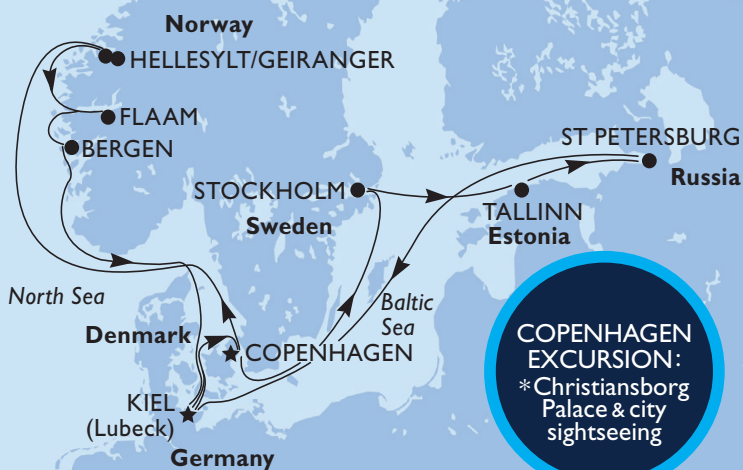

MSC Preziosa

Friday	Economy airfares from New Zealand to Denmark with Emirates
Saturday	Transfer from airport to hotel in Copenhagen
Saturday	1 night accommodation in a 4 star hotel
Sunday	Transfer from hotel to port
Sunday	14 night cruise on MSC Preziosa including: - Meals and Entertainment on board - Cocktail Party and Gala Dinners - Port charges and Service Charges
Sunday	Transfer from Copenhagen port to airport
Sunday	Economy airfares from Denmark to New Zealand with Emirates

Includes Airfares!
Flexible return flights

DEPARTS NEW ZEALAND

4 May – 24 Aug

EVERY FRIDAY

from 4 May to 24 August 2018

INSIDE MSC Preziosa from $6,549^{pp*}	OCEAN VIEW MSC Preziosa from $7,329^{pp*}	BALCONY MSC Preziosa from $8,129^{pp*}
SUITE MSC Preziosa from $11,129^{pp*}		

DAY	PORT	ARRIVE	DEPART
Sunday	Copenhagen, Denmark		17:00
Monday	At Sea	-	-
Tuesday	Stockholm, Sweden	09:00	16:00
Wednesday	Tallinn, Estonia	09:00	16:00
Thursday	St Petersburg, Russian Fed.	07:00	19:00
Friday	At Sea	-	-
Saturday	Kiel, Germany	10:00	18:00
Sunday	Copenhagen, Denmark	08:00	17:00
Monday	At Sea	-	-
Tuesday	Hellesylt/Geiranger, Norway	08:00	18:00
Wednesday	Flaam, Norway	09:00	19:00
Thursday	Bergen, Norway	08:00	18:00
Friday	At Sea	-	-
Saturday	Kiel, Germany	10:00	18:00
Sunday	Copenhagen, Denmark	08:00	

MSC BOOK NOW - CALL 0508 4278 473
or book online at www.msccruises.co.nz or visit your travel agent

Agents Stamp